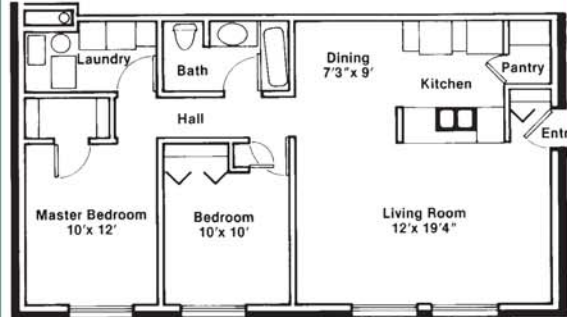

Arbors of Lapeer

952 Dewey Street
Lapeer, MI 48446

(810) 667-0103

952 DEWEY ST.
LAPEER, MI 48446

Arbors
of Lapeer

Arbors of Lapeer

APARTMENTS

**One Bedroom
726 sq. ft.**

**Two Bedroom
880 sq. ft.**

Square footage and room measurements may vary slightly.

**One and Two Bedroom
Apartment Homes
may be available at
Arbors of Lapeer.**

*Please contact our
Community Manager
at (810) 667-0103 for details.*