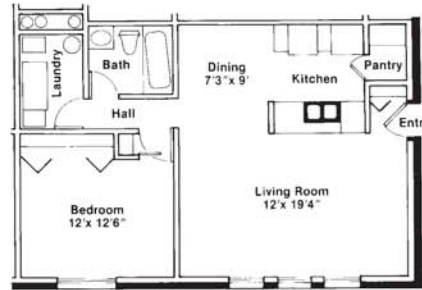

Arbors of Lapeer

952 Dewey Street
Lapeer, MI 48446

(810) 667-0103

952 DEWEY ST.
LAPEER, MI 48446

Arbors
of Lapeer

Arbors of Lapeer

APARTMENTS

**One Bedroom
726 sq. ft.**

**Two Bedroom
880 sq. ft.**

Square footage and room measurements may vary slightly.

**One and Two Bedroom
Apartment Homes
may be available at
Arbors of Lapeer.**

*Please contact our
Community Manager
at (810) 667-0103 for details.*